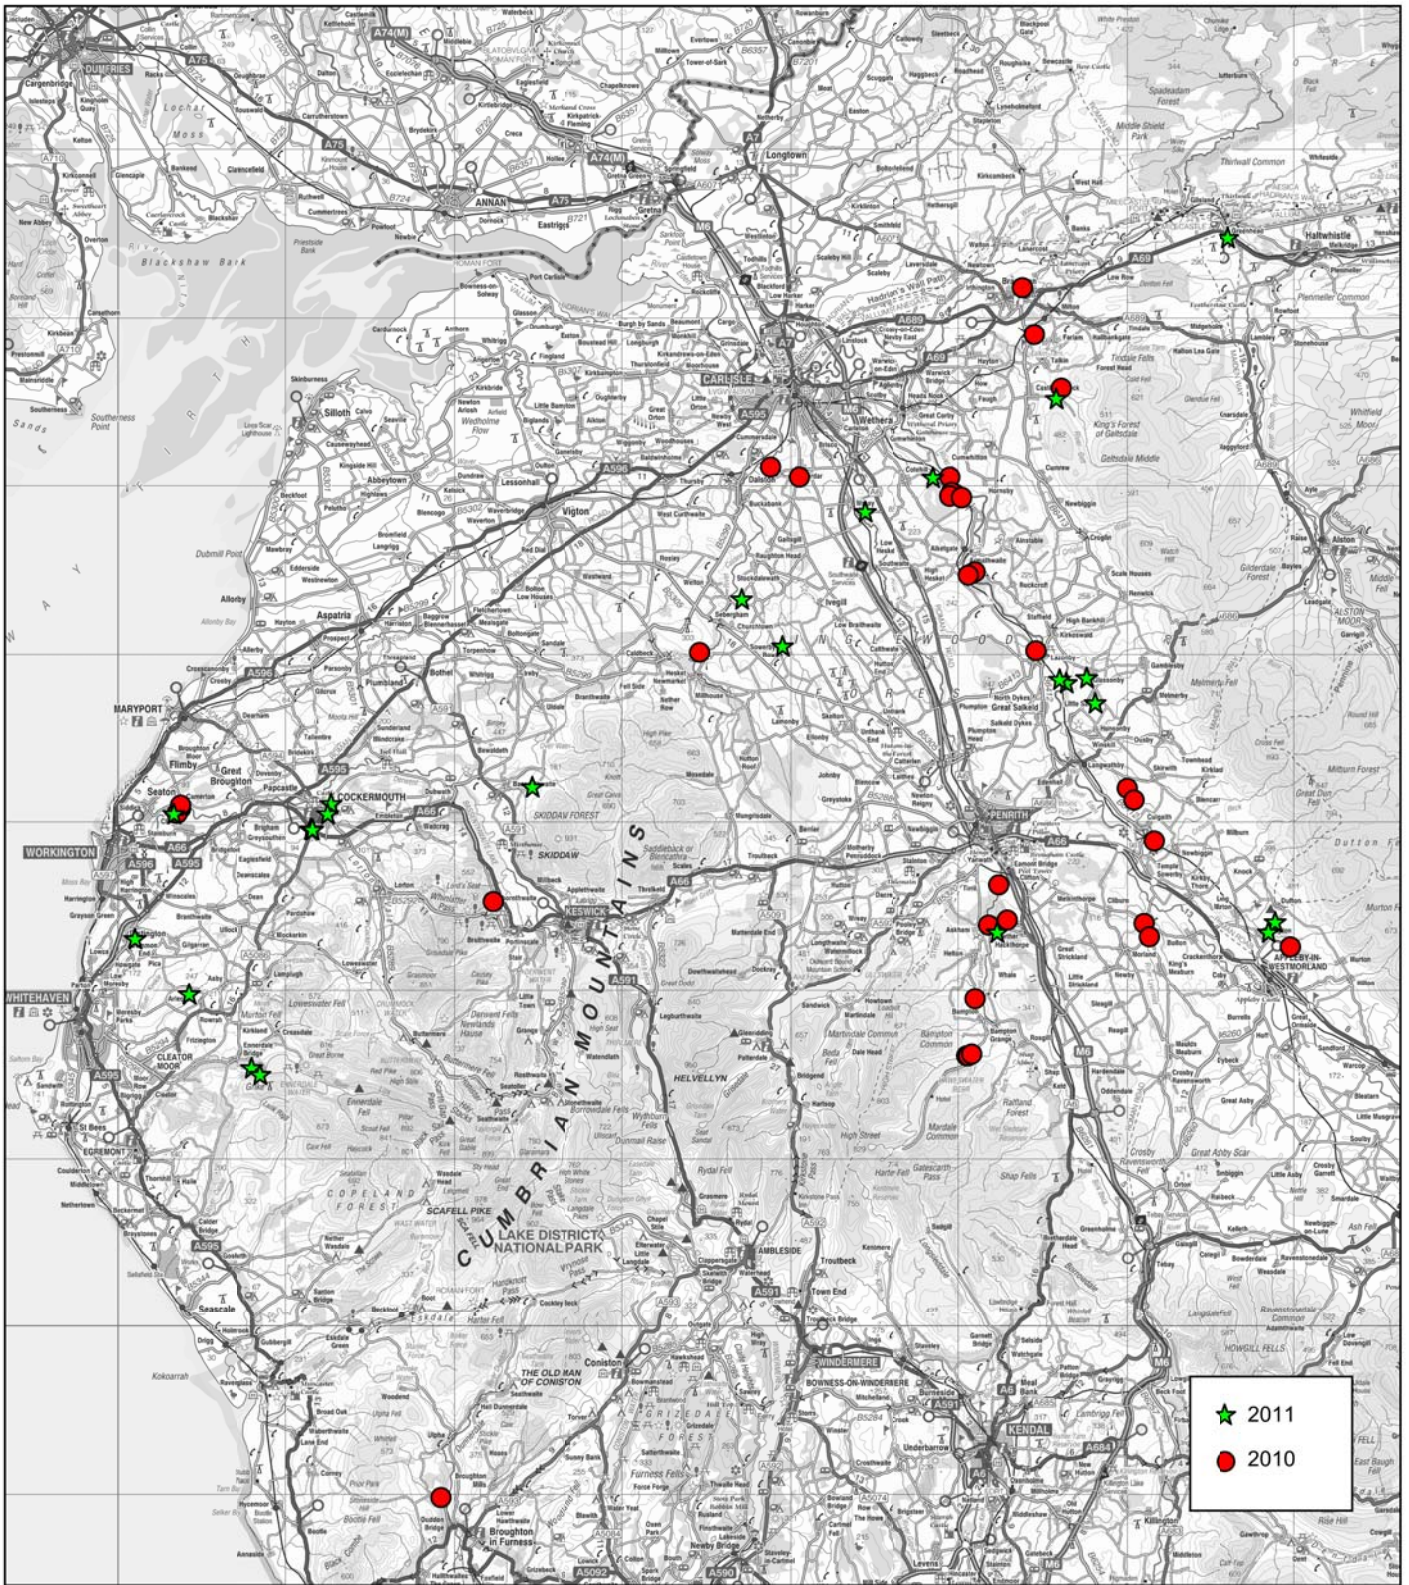

Confirmed cases of SQPV in red squirrels in Cumbria 2010 and 2011

Reproduced from Ordnance Survey digital map data. Crown copyright 2011. All rights reserved.
Northumberland Wildlife Trust. OS Licence No AL100035023