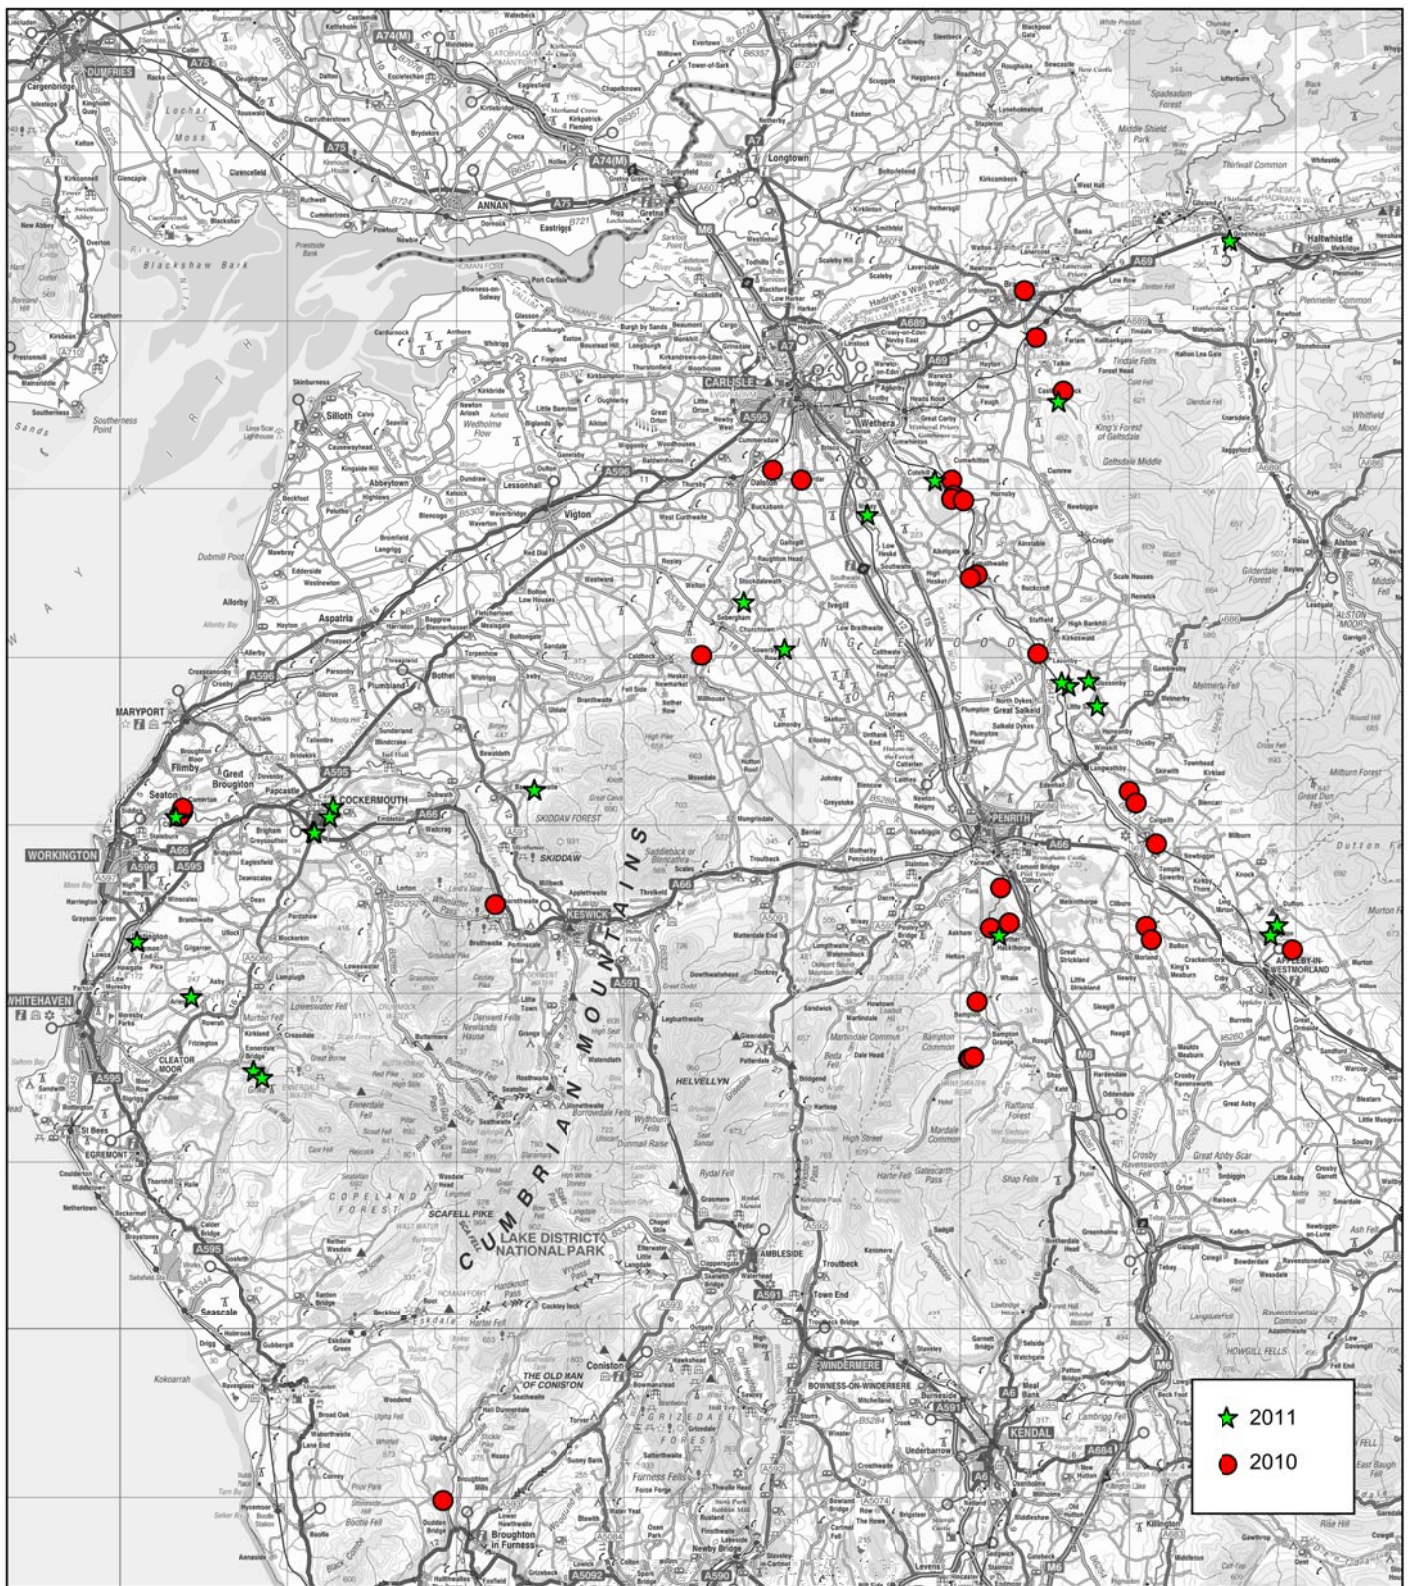

Confirmed cases of SQPV in red squirrels in Cumbria 2010 and 2011

Reproduced from Ordnance Survey digital map data. Crown copyright 2011. All rights reserved.
Northumberland Wildlife Trust. OS Licence No AL100035023